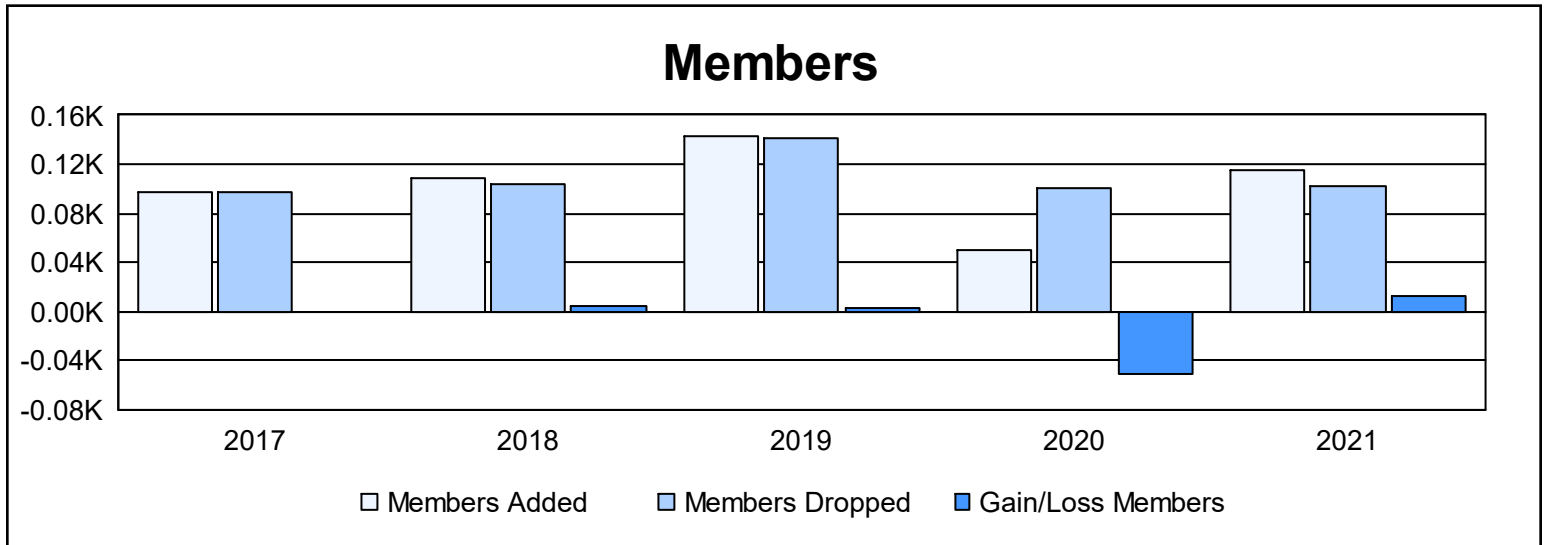

Year	New Clubs	Dropped Clubs	Gain/ Loss Clubs	New Members	Charter Members	Reinstate Members	Transfer Members	Total Member Added	Total Members Dropped	Gain/ Loss Members
2016-2017	0	1	-1	89	2	1	5	97	97	0
2017-2018	0	1	-1	103	0	3	2	108	104	4
2018-2019	1	1	0	99	24	15	5	143	141	2
2019-2020	0	0	0	47	0	1	2	50	101	-51
2020-2021	3	0	3	59	52	2	2	115	102	13
<b>Average</b>	<b>1</b>	<b>1</b>	<b>0</b>	<b>79</b>	<b>16</b>	<b>4</b>	<b>3</b>	<b>103</b>	<b>109</b>	<b>-6</b>

### Membership Composition June 2021 Cumulative