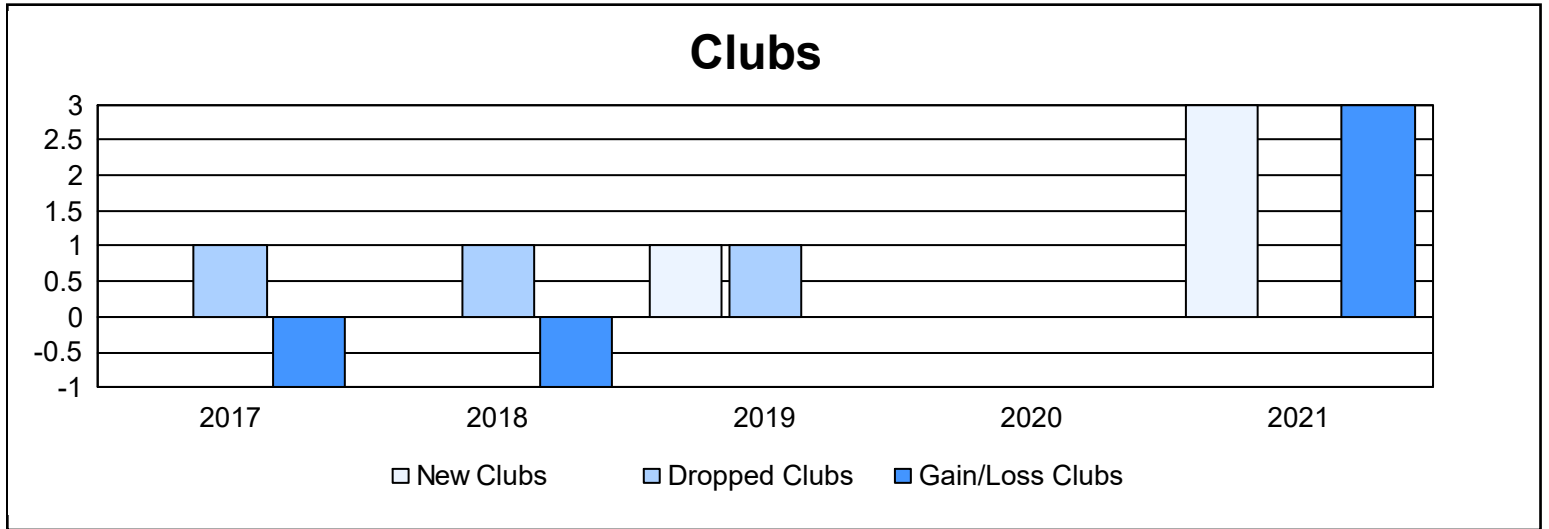

Year	New Clubs	Dropped Clubs	Gain/ Loss Clubs	New Members	Charter Members	Reinstate Members	Transfer Members	Total Member Added	Total Members Dropped	Gain/ Loss Members
2016-2017	0	1	-1	89	2	1	5	97	97	0
2017-2018	0	1	-1	103	0	3	2	108	104	4
2018-2019	1	1	0	99	24	15	5	143	141	2
2019-2020	0	0	0	47	0	1	2	50	101	-51
2020-2021	3	0	3	59	52	2	2	115	102	13
<b>Average</b>	<b>1</b>	<b>1</b>	<b>0</b>	<b>79</b>	<b>16</b>	<b>4</b>	<b>3</b>	<b>103</b>	<b>109</b>	<b>-6</b>

### Membership Composition June 2021 Cumulative