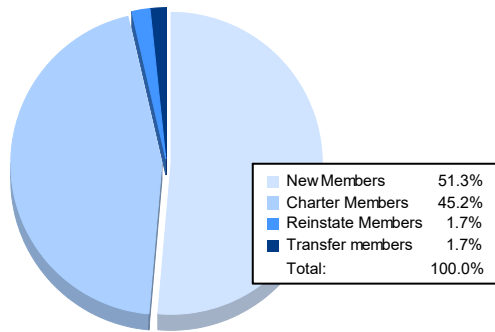

Year	New Clubs	Dropped Clubs	Gain/ Loss Clubs	New Members	Charter Members	Reinstate Members	Transfer Members	Total Member Added	Total Members Dropped	Gain/ Loss Members
2016-2017	0	1	-1	89	2	1	5	97	97	0
2017-2018	0	1	-1	103	0	3	2	108	104	4
2018-2019	1	1	0	99	24	15	5	143	141	2
2019-2020	0	0	0	47	0	1	2	50	101	-51
2020-2021	3	0	3	59	52	2	2	115	102	13
<b>Average</b>	<b>1</b>	<b>1</b>	<b>0</b>	<b>79</b>	<b>16</b>	<b>4</b>	<b>3</b>	<b>103</b>	<b>109</b>	<b>-6</b>

### Membership Composition June 2021 Cumulative